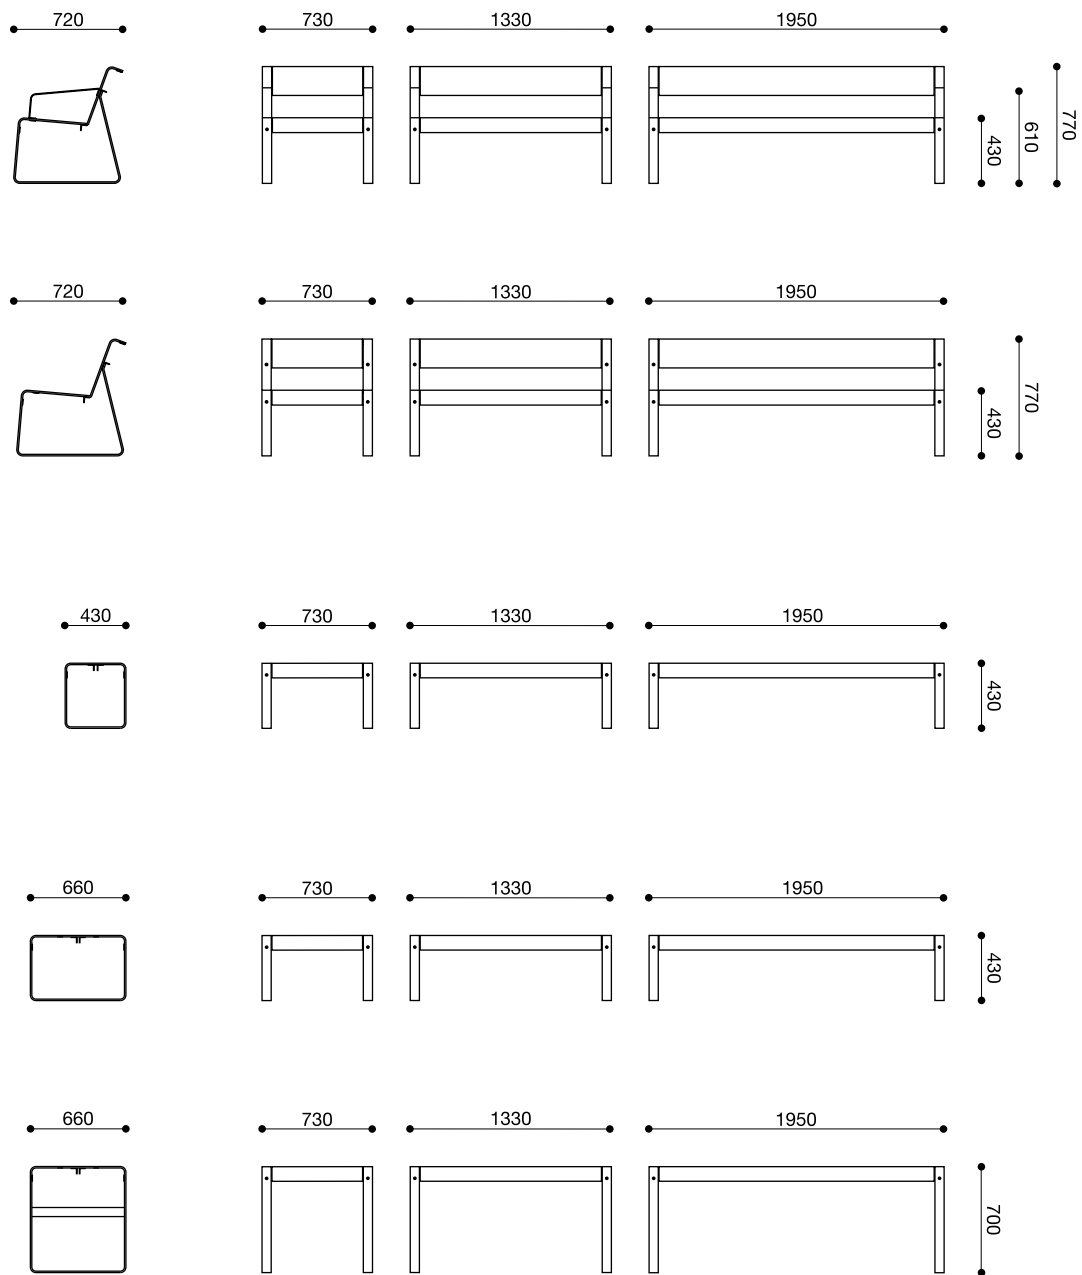

La Superfine

La Superfine - Dimensions

La Superfine - Dimensions for Ground Fixation

La Superfine - Options of Ground Fixation

Without foundation with threaded rod

With foundation with threaded rod

Without foundation with screw and dowel

With foundation with ground anchor