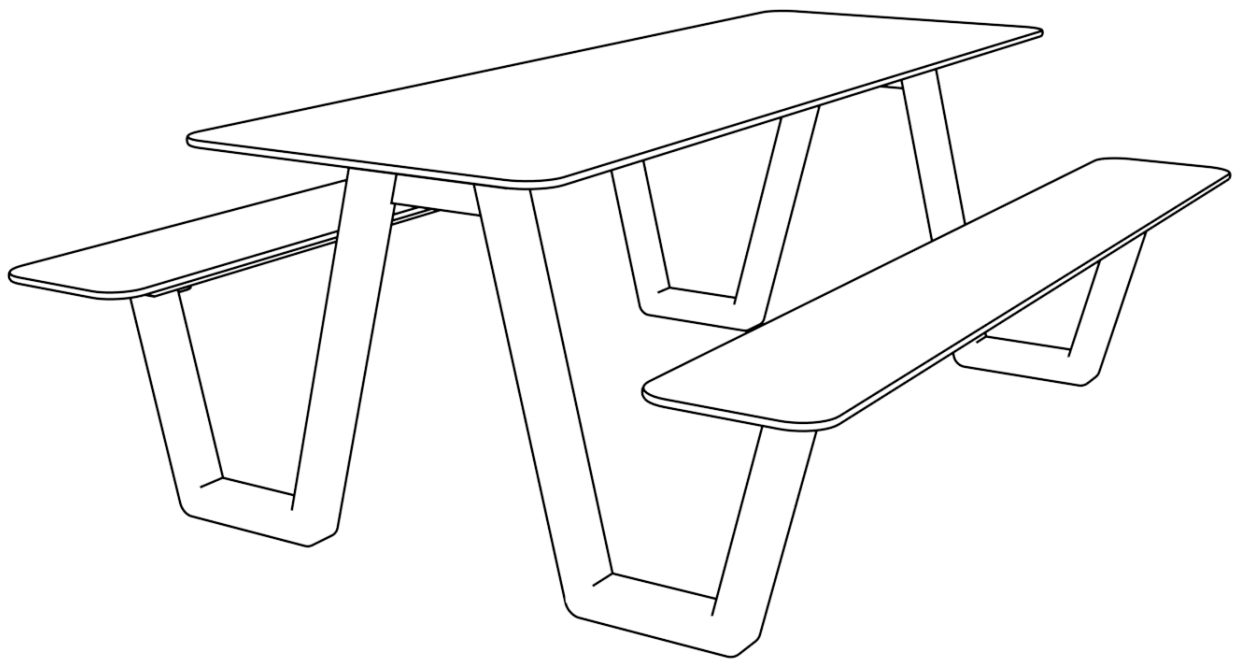

Picnic HPL

Picnic HPL - Material & Colours

Laminate sheets

Cloudy anthracite
NCS S 7502-Y + 8000-N
RAL 7024

Cloudy grey
NCS S 4502-Y + 5502-Y
RAL 7030

Cloudy brown
NCS S 7020-Y60R + 8010-Y50R
RAL 060 30 20