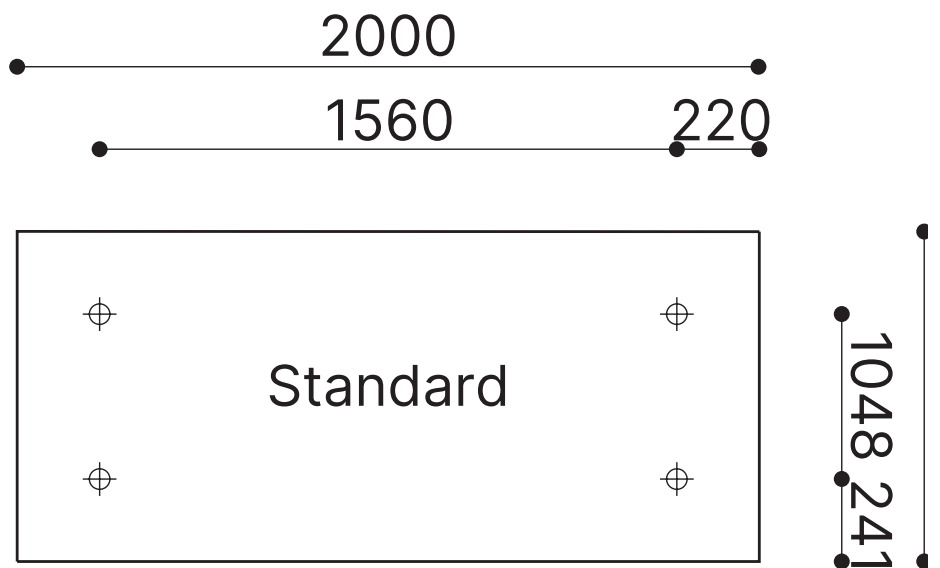

Picnic HPL

Picnic HPL - Dimensions

Picnic HPL - Dimension for Ground Fixation

Picnic HPL - Options for Ground Fixation

Without foundation with threaded rod

With foundation with threaded rod

Without foundation with screw and dowel

With foundation with ground anchor